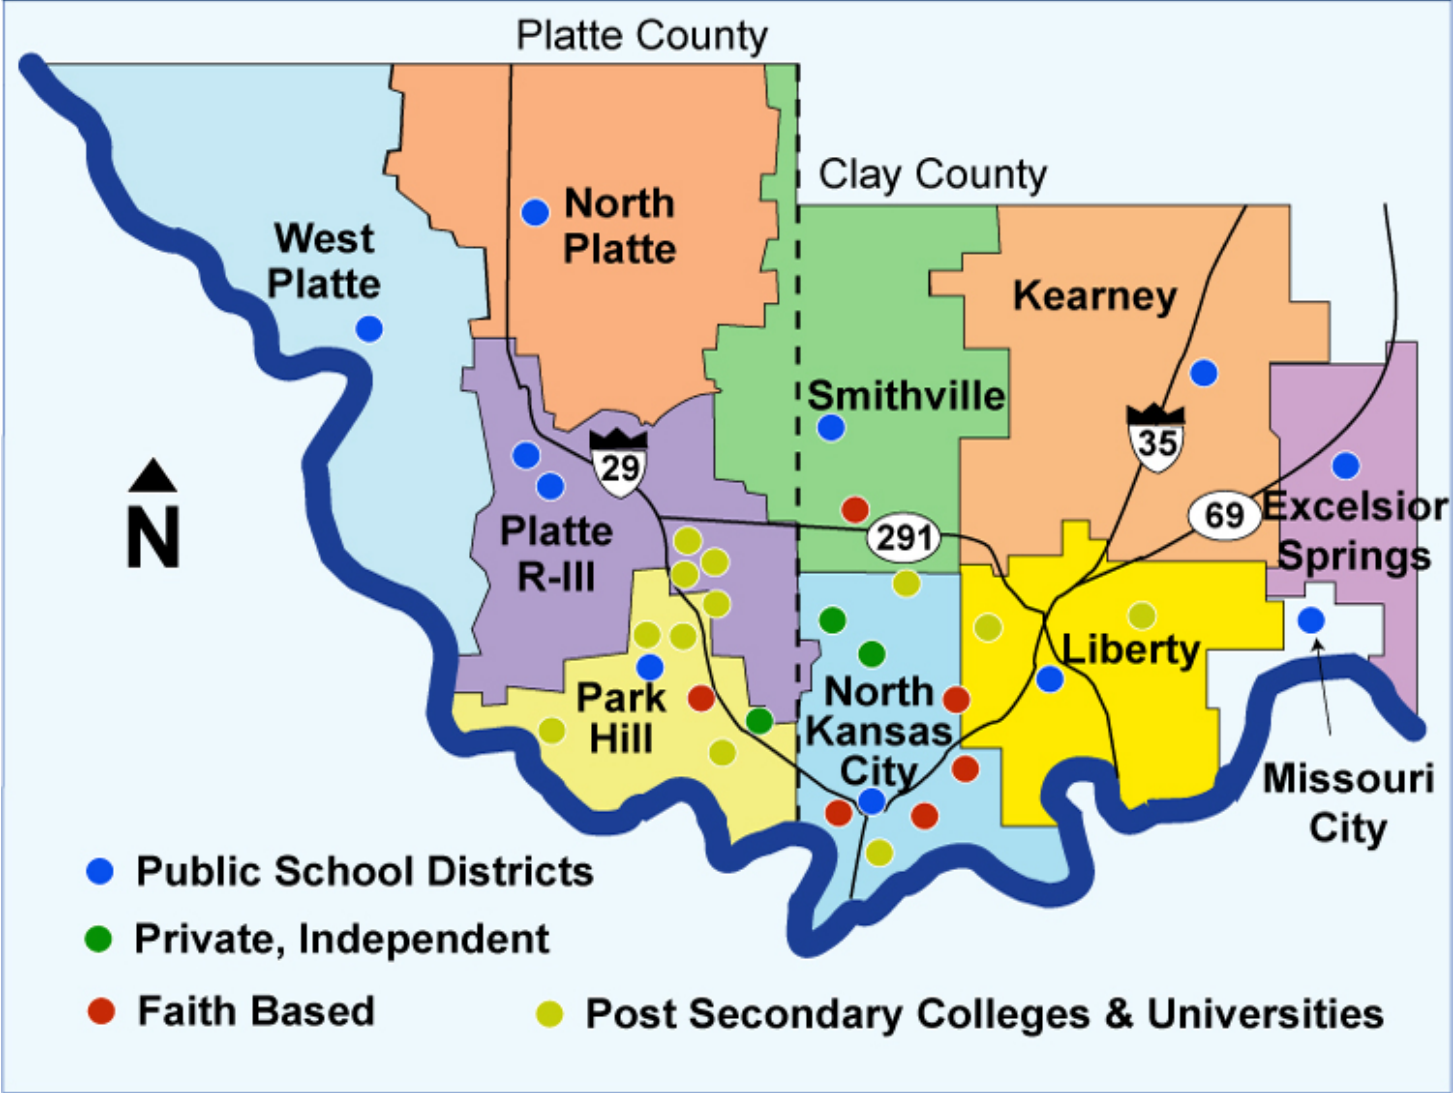

School Districts and Private Schools

- West Platte School District
- Platte County R-III School District
- Northwest Missouri State University
- North Platte School District
- Northland Career Center
- Phoenix University
- Pinnacle Career Institute
- University of Missouri-KC
- Baker University
- Grantham University
- National American University
- Park Hill School District
- Martin Luther Academy
- Clay-Platte Montessori School
- Missouri Western State University

Smithville School District
Northland Christian Education System/
Northland Christian Academy
Maple Woods Community College
Northland Early Education System
Oakhill Day School
Faith Academy
Eagle Heights Baptist Church
North Kansas City School District
Northland Catholic Schools
Outreach Christian Academy
Colorado Technical University
Kearney School District
Excelsior Springs School District
Missouri City School District
William Jewell College
Liberty School District
Park University